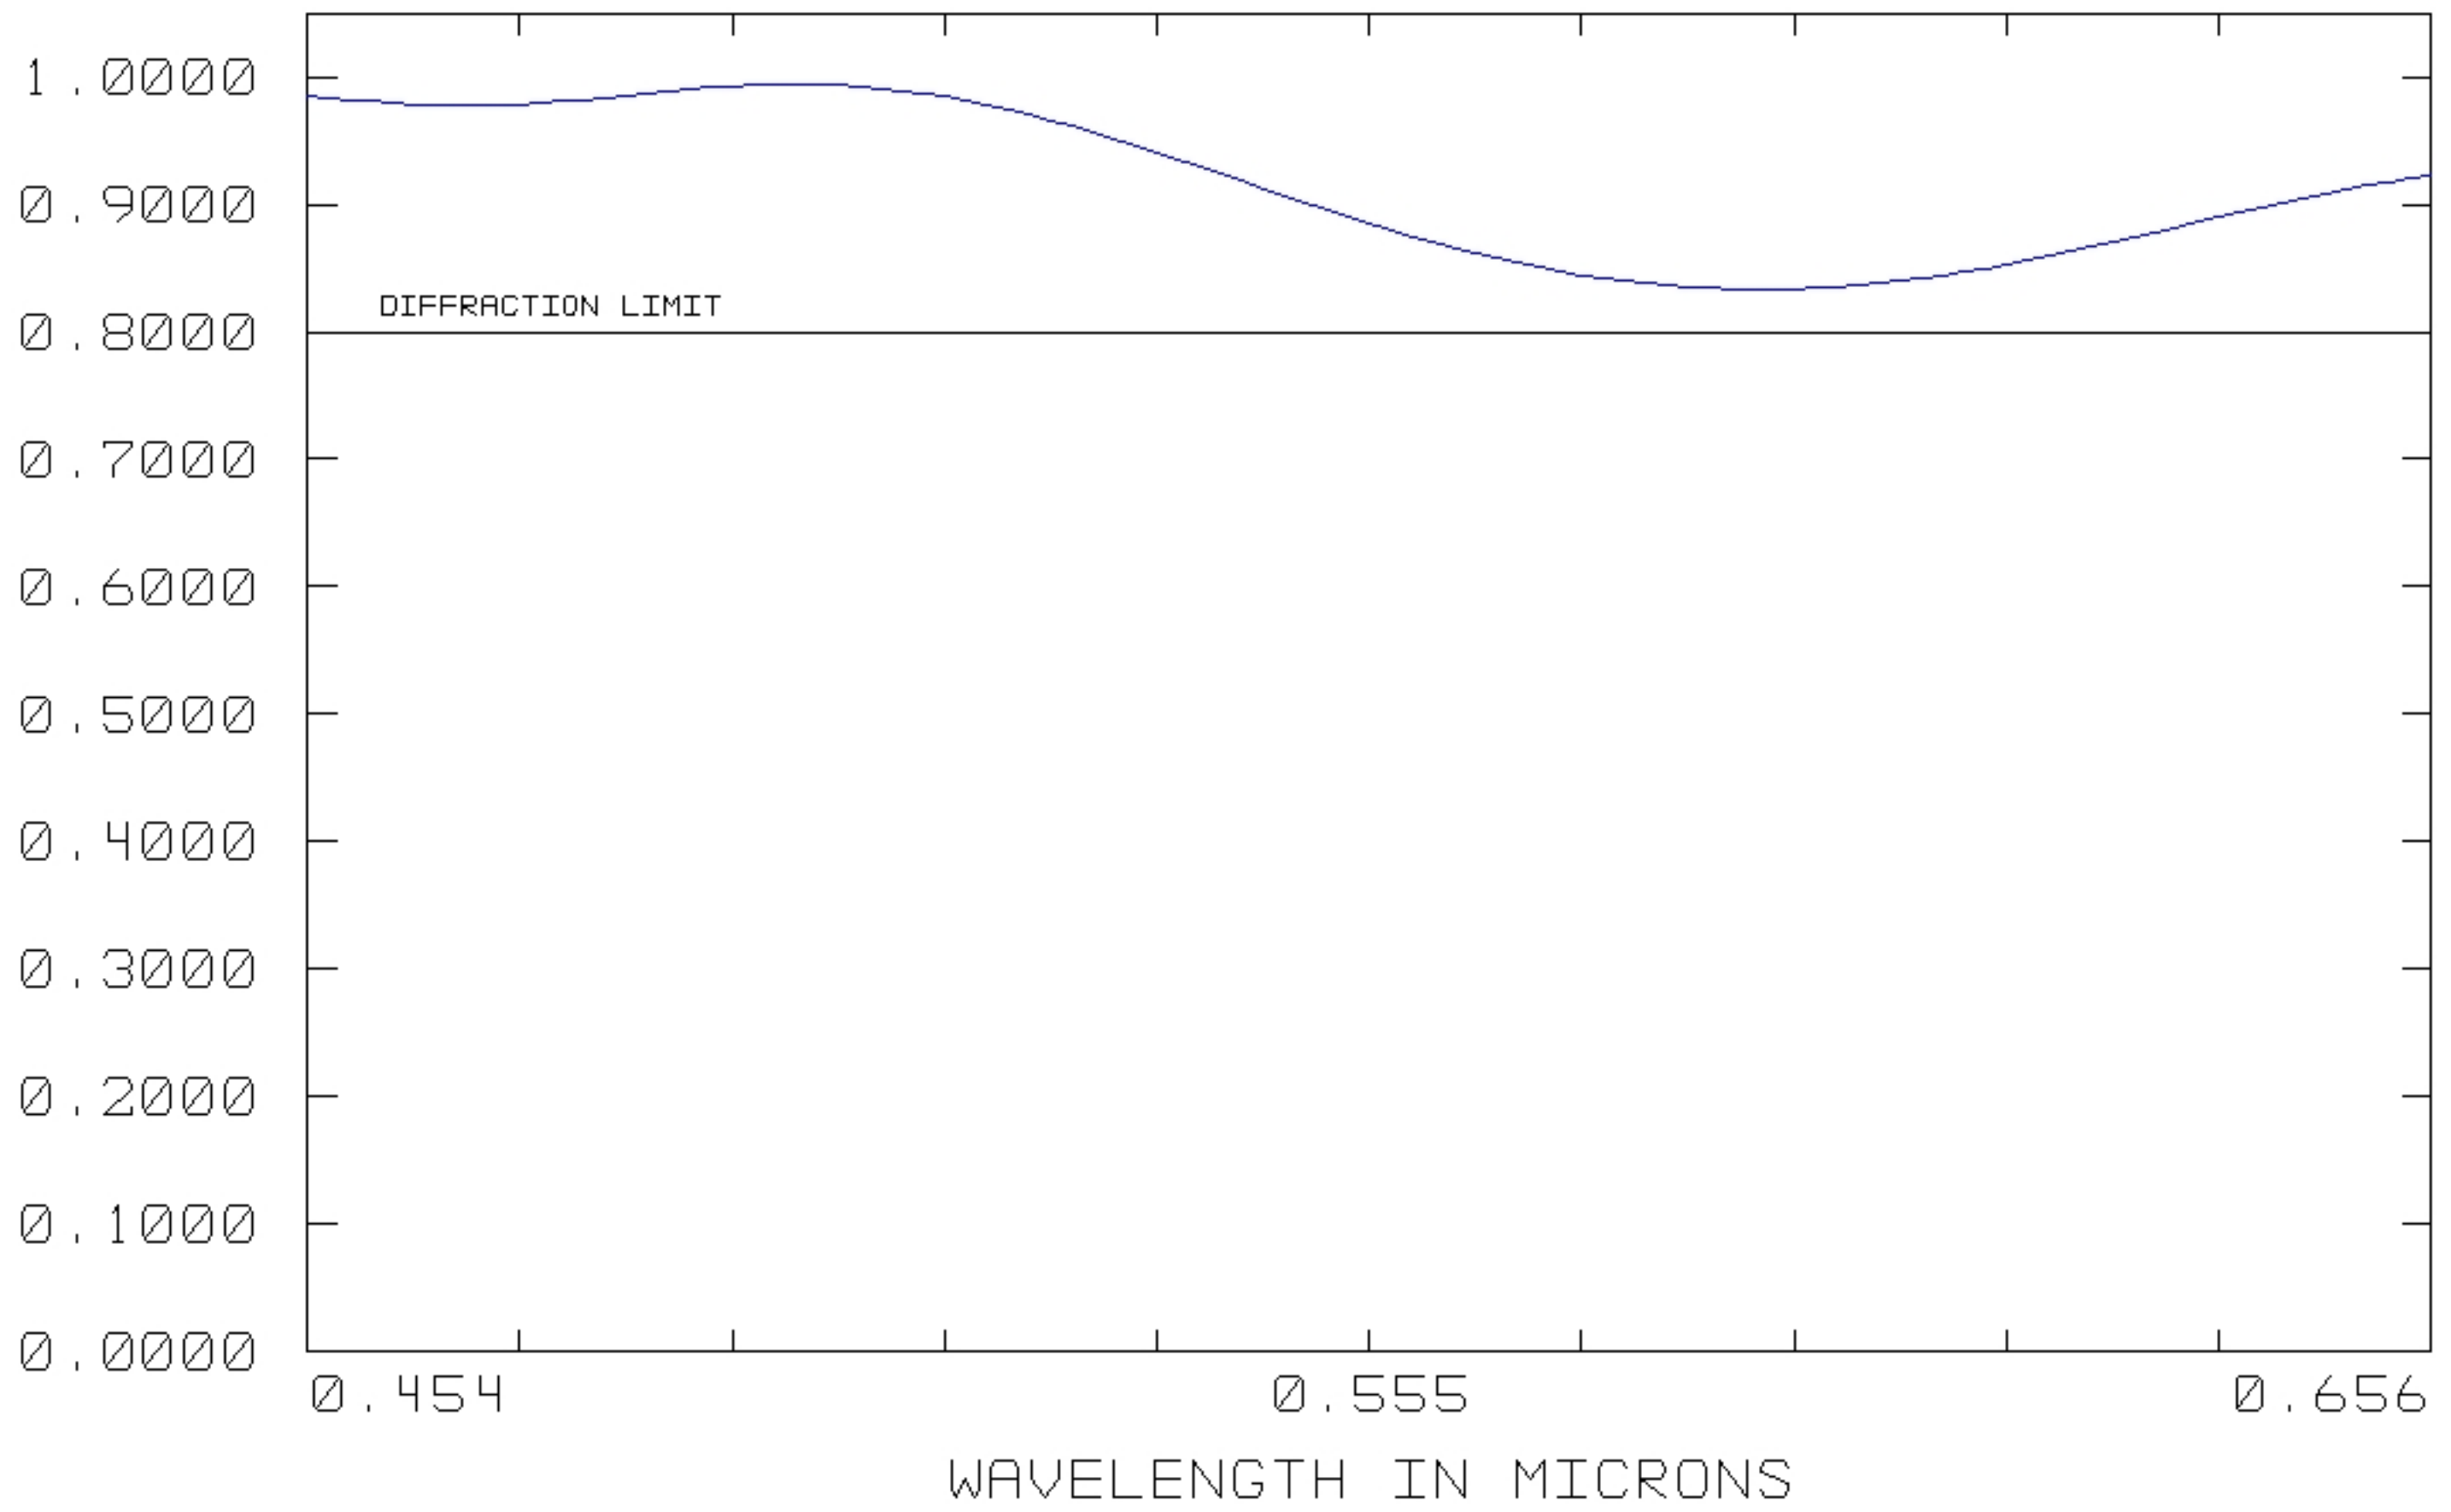

STREHL RATIO

STREHL RATIO VS WAVELENGTH

THREE LENSES SYSTEM
SUN JUL 16 2006
FIELDS: 1

REFERENCE: CENTROID

C:\ZEMAX\SAMPLES\80APO\80F7APO.ZMX
CONFIGURATION 1 OF 1