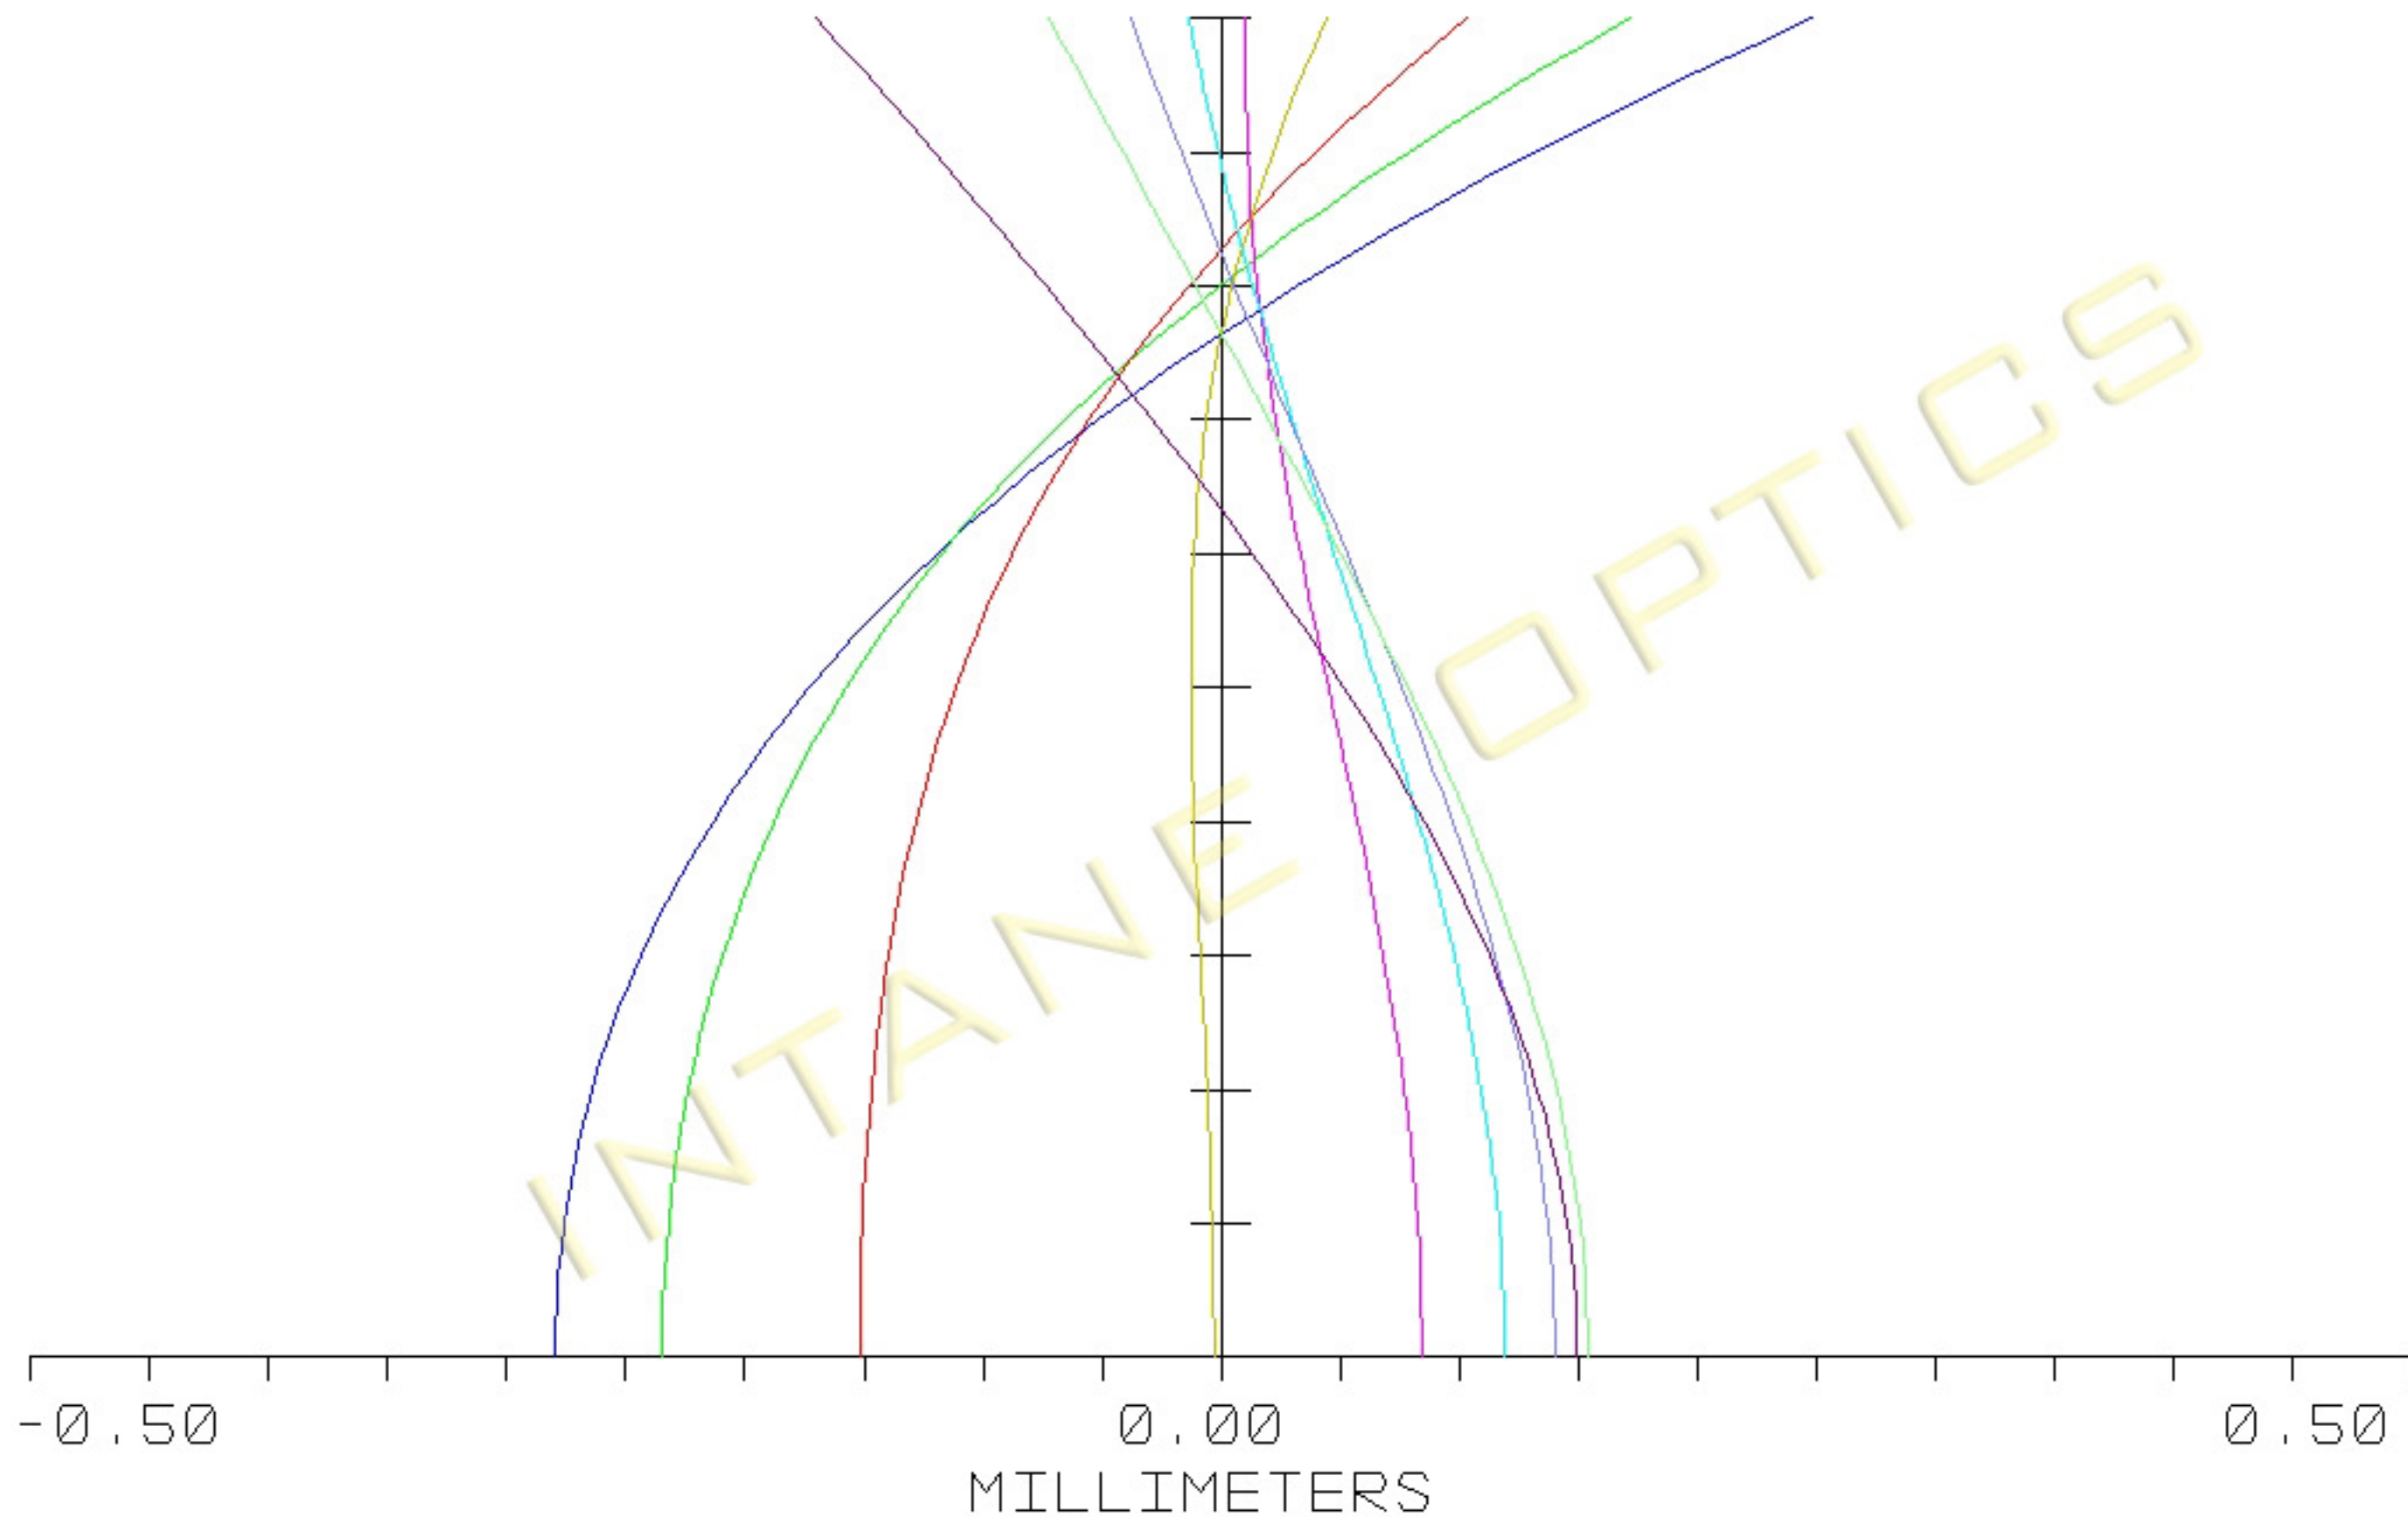

PUPIL RADIUS: 40.0000 MILLIMETERS

LONGITUDINAL ABERRATION

THREE LENSES SYSTEM

FRI SEP 21 2007

WAVELENGTHS: 0.432 0.454 0.486 0.544 0.588 0.612 0.633 0.656 0.707

D:\ZEMAX\SAMPLES\80APO\80F7PRO.ZMX
CONFIGURATION 1 OF 1