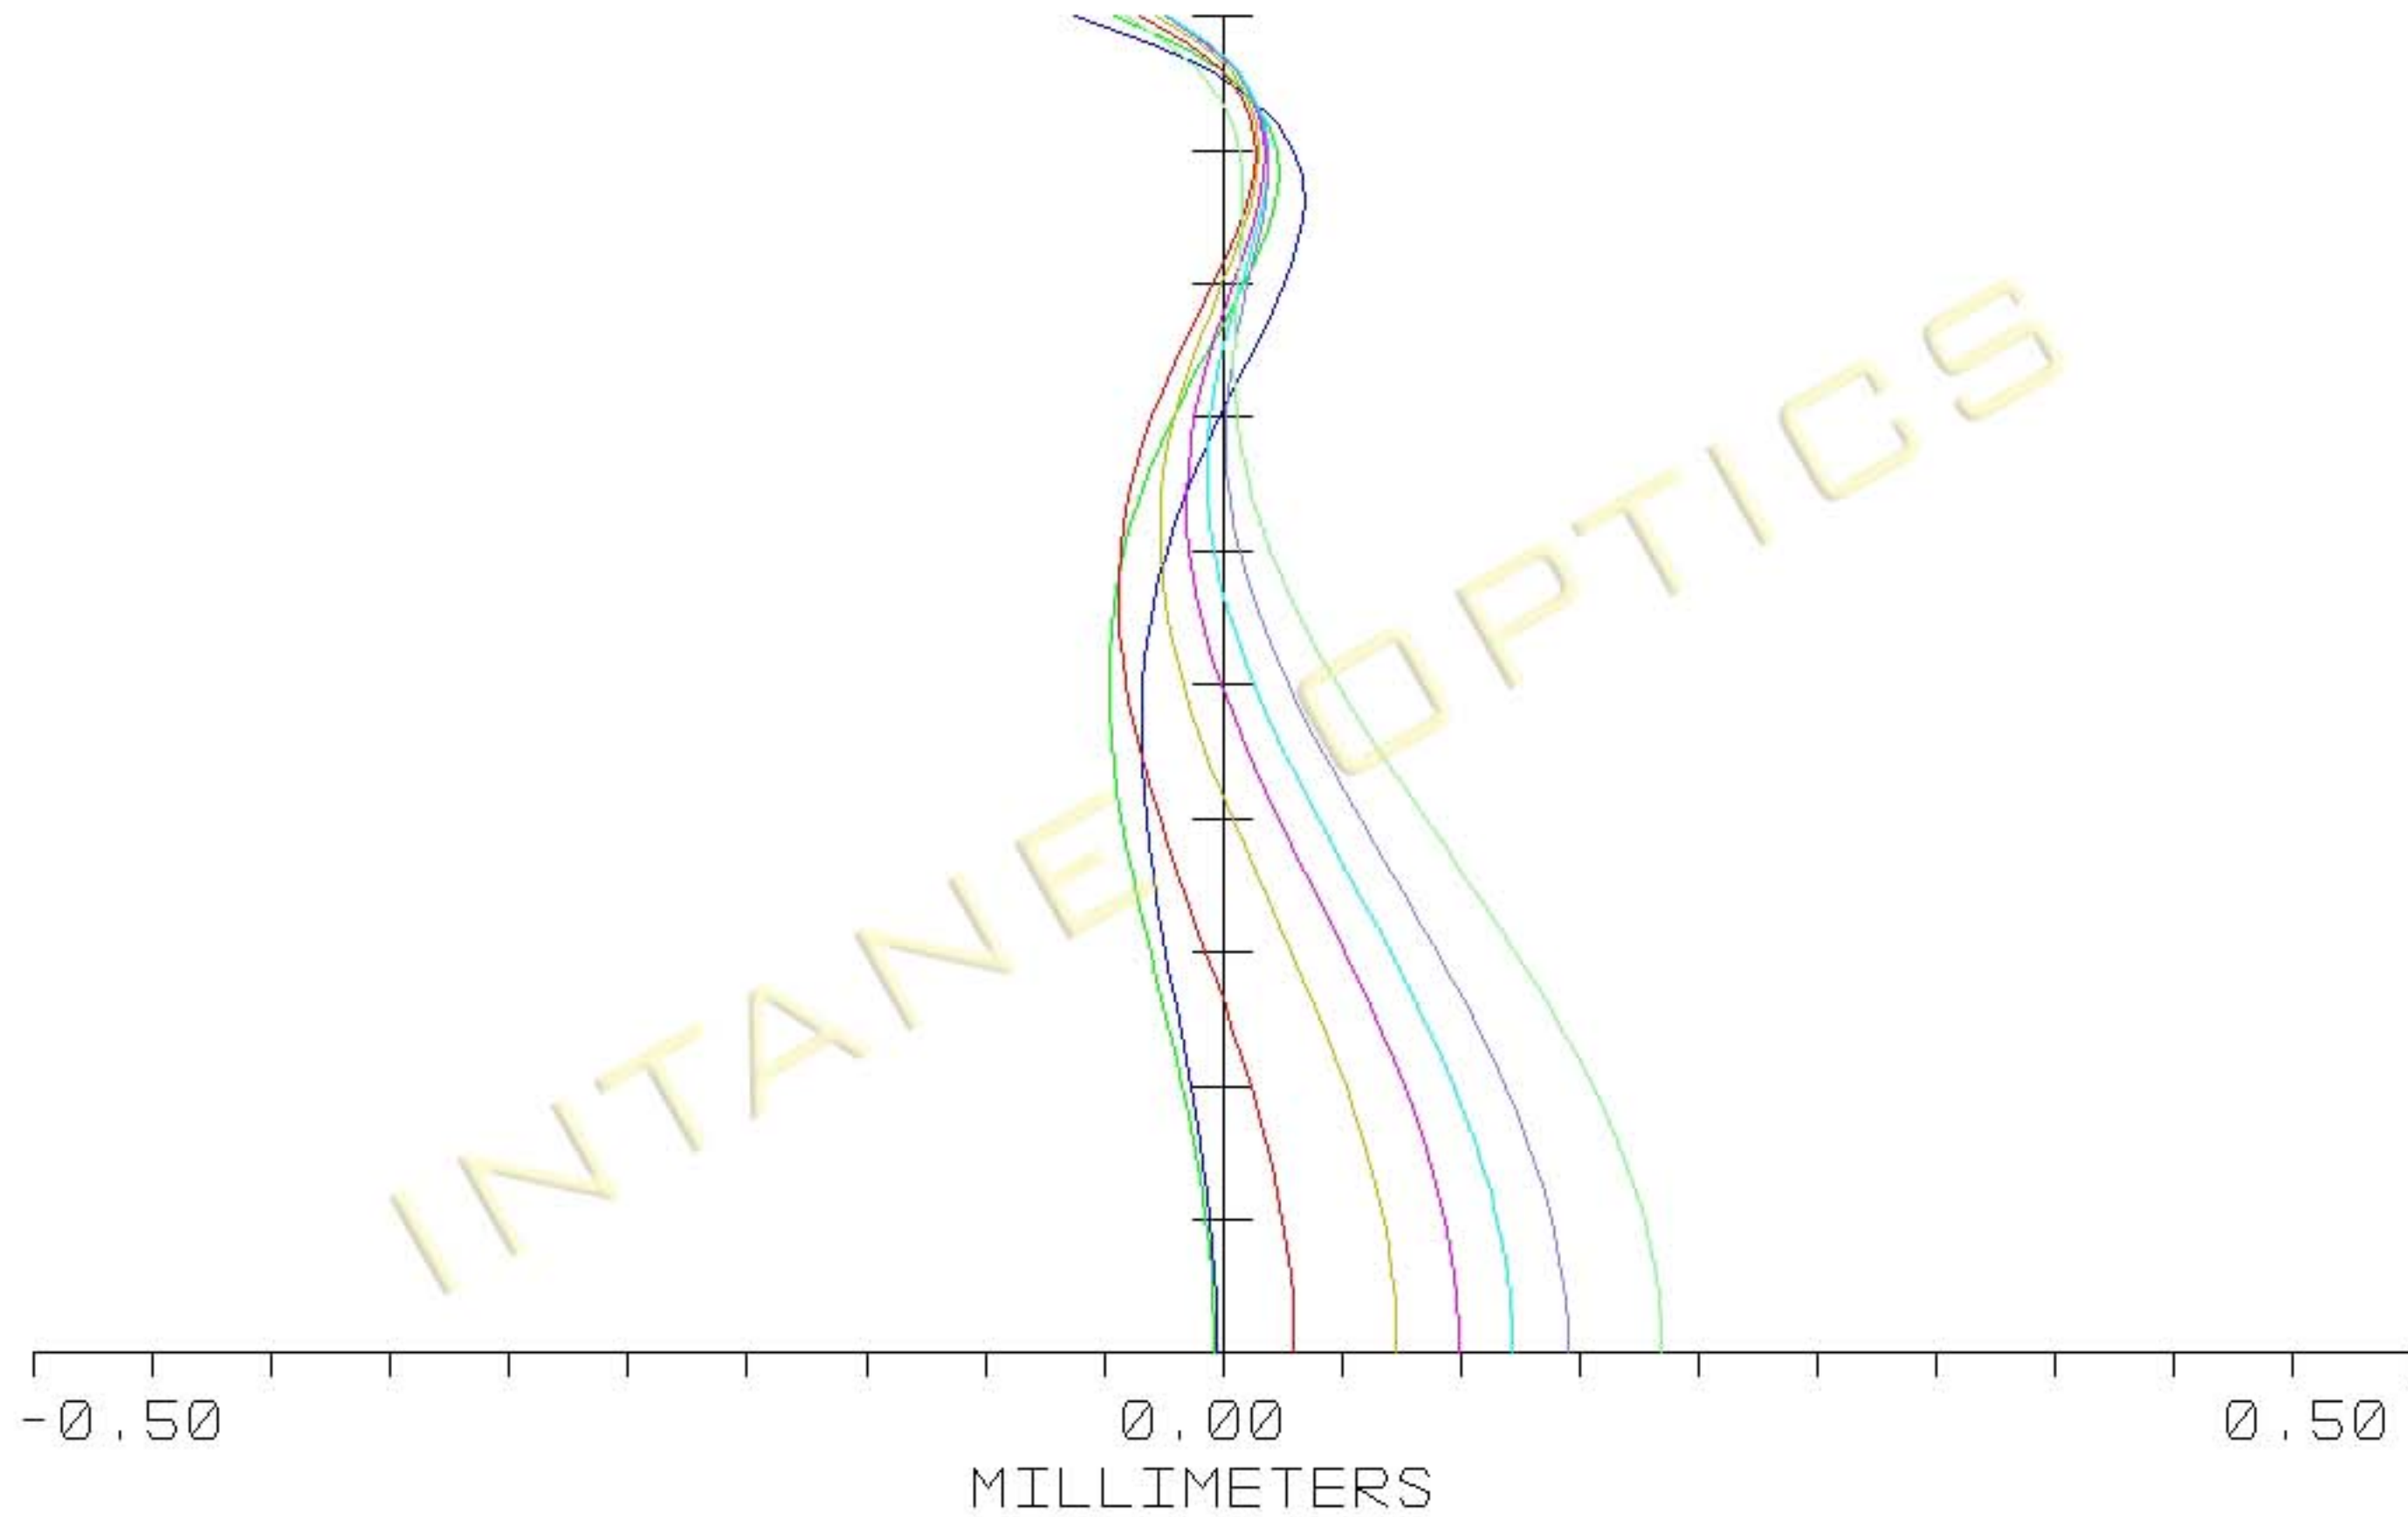

PUPIL RADIUS: 57.5000 MILLIMETERS

LONGITUDINAL ABERRATION

FOUR LENSES SYSTEM

FRI OCT 12 2007

WAVELENGTHS: 0.454 0.486 0.544 0.588 0.612 0.633 0.656 0.707

D:\ZEMAX\SAMPLES\115APO\QUAD\115F6PRO.ZMX  
CONFIGURATION 1 OF 1