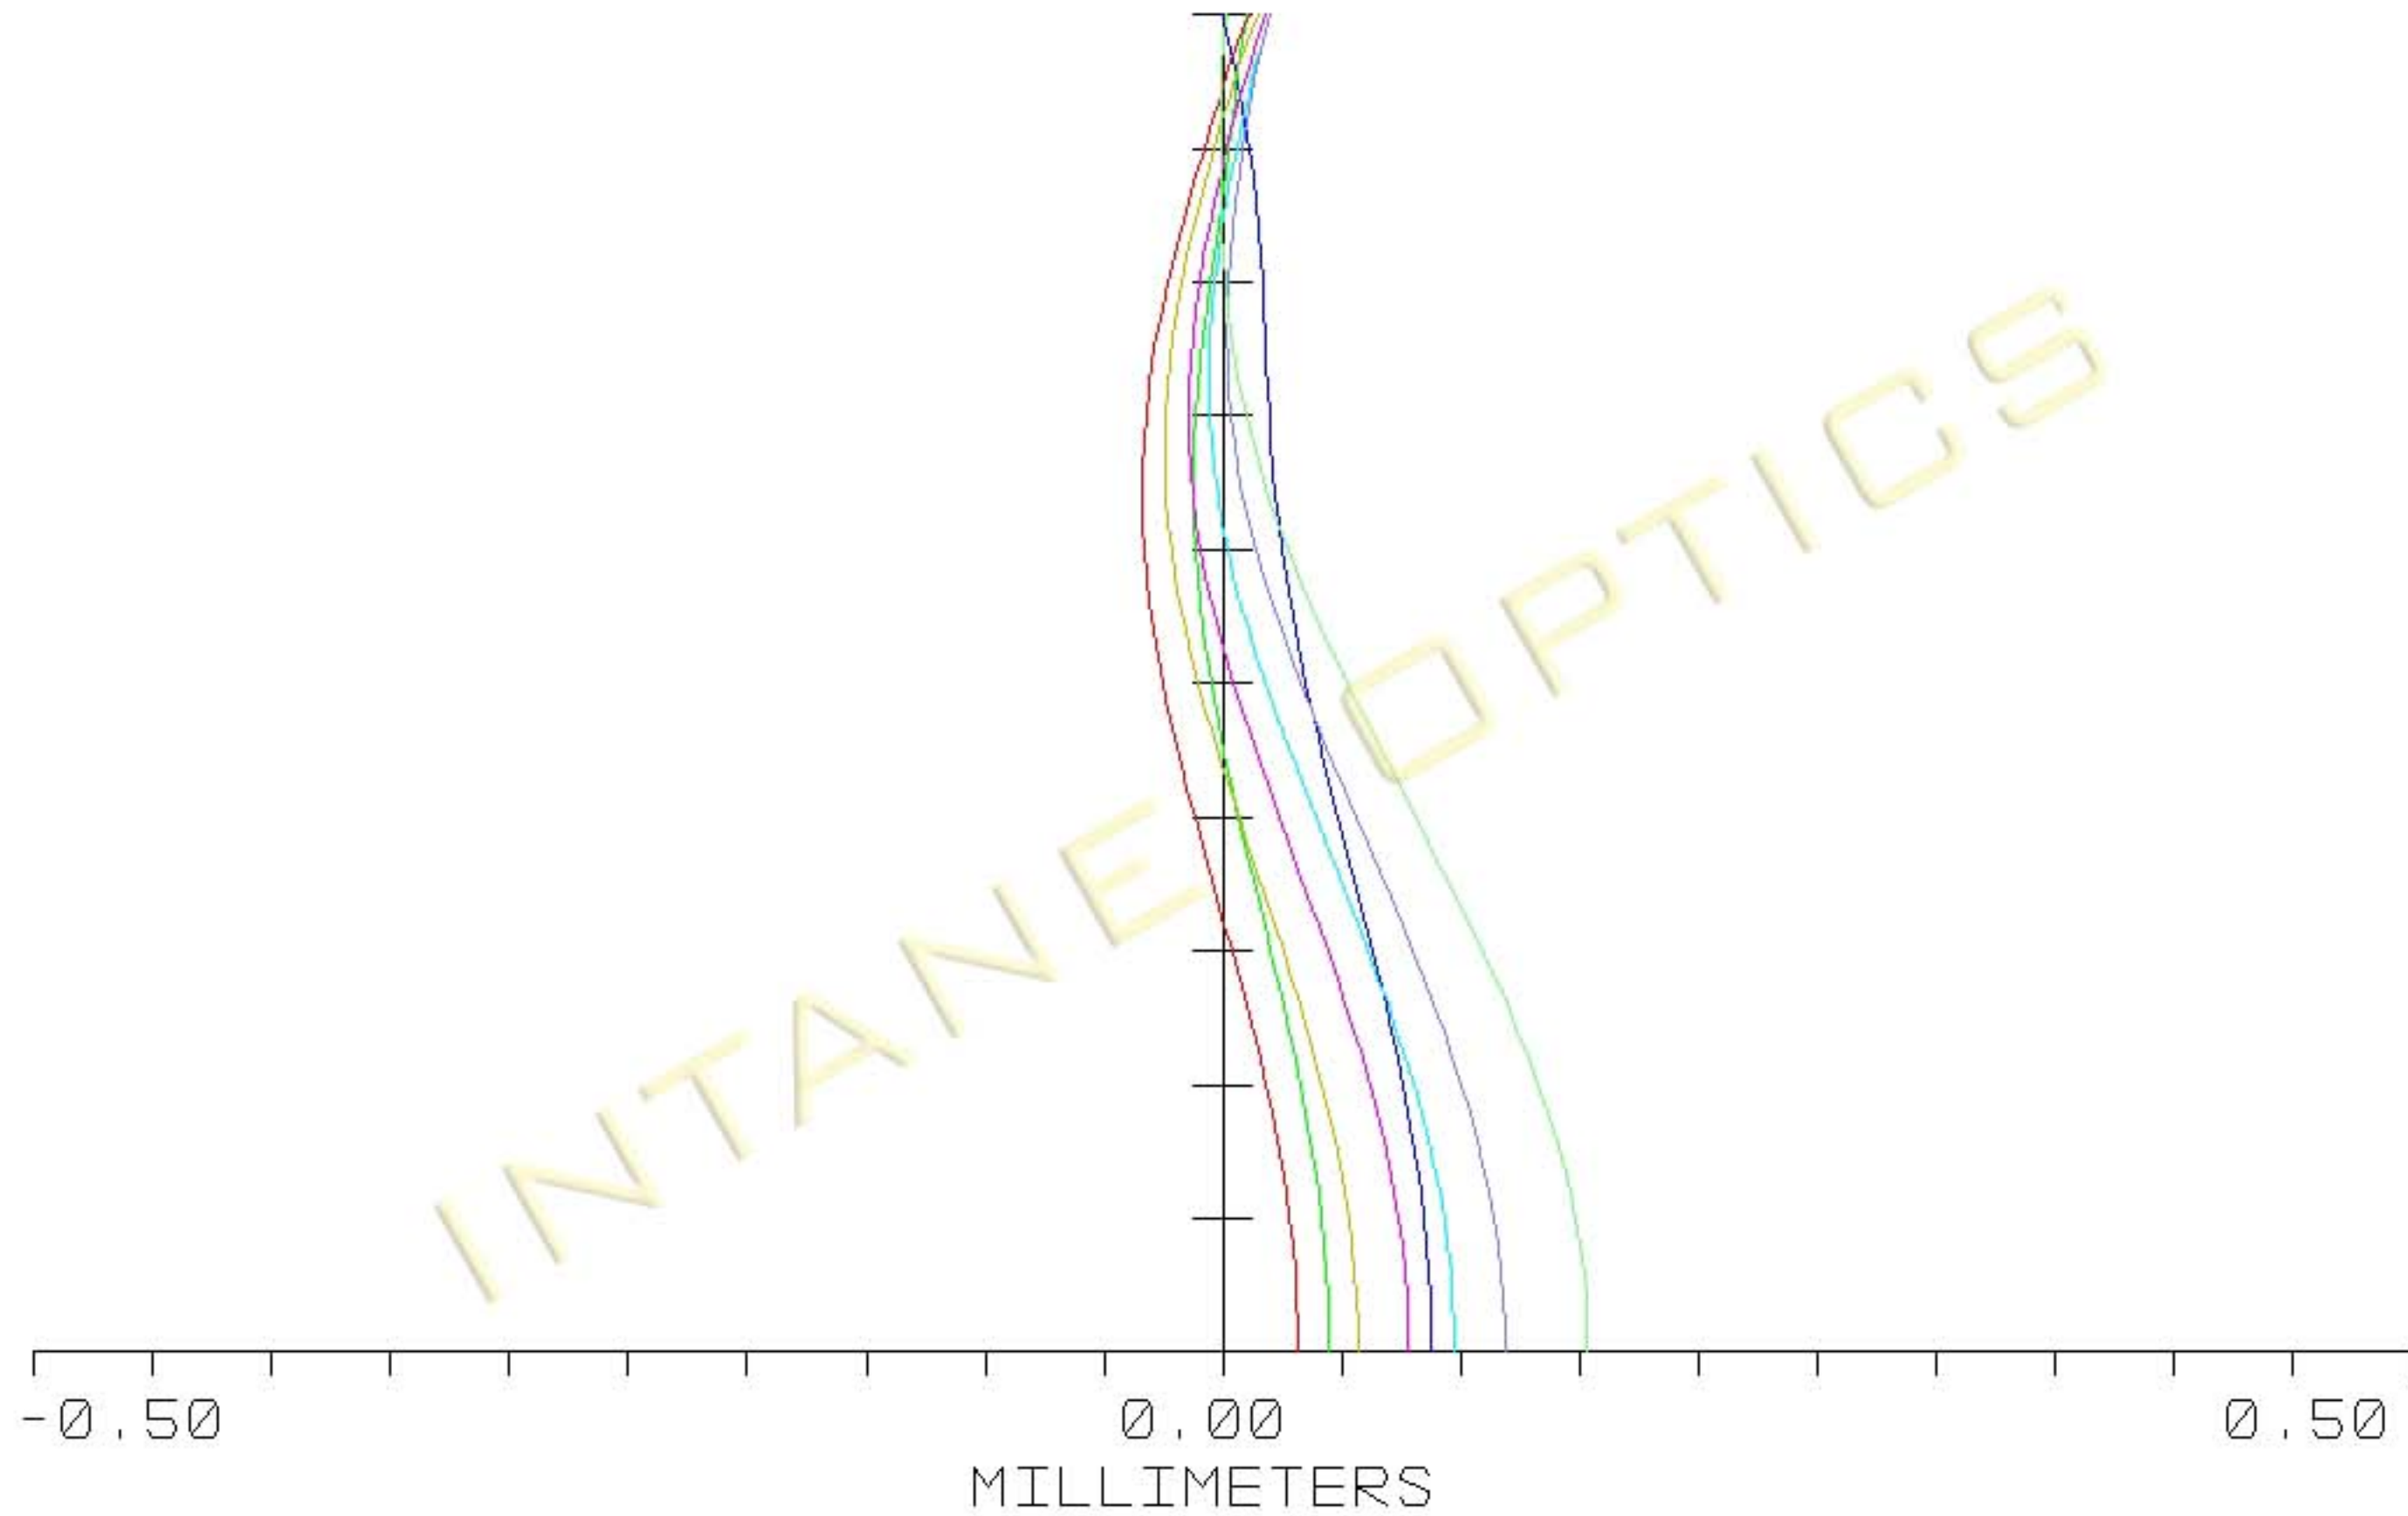

PUPIL RADIUS: 76.0000 MILLIMETERS

LONGITUDINAL ABERRATION

FOUR LENSES SYSTEM

FRI NOV 9 2007

WAVELENGTHS: 0.454 0.486 0.544 0.588 0.612 0.633 0.656 0.707

D:\ZEMAX\SAMPLES\152APO\FOUR ELEMENTS\F6\152F6.ZMX
CONFIGURATION 1 OF 1